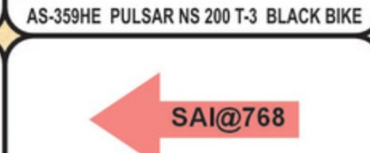

SAI@

SAI@990

SAI@636

SAI@636

SAI@707

SAI@768

SAI@768

SAI@1172

SAI@580

SAI@