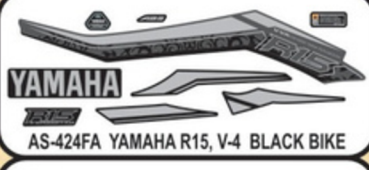

AS-424EP YAMAHA R-15 ABS V4 RED BIKE